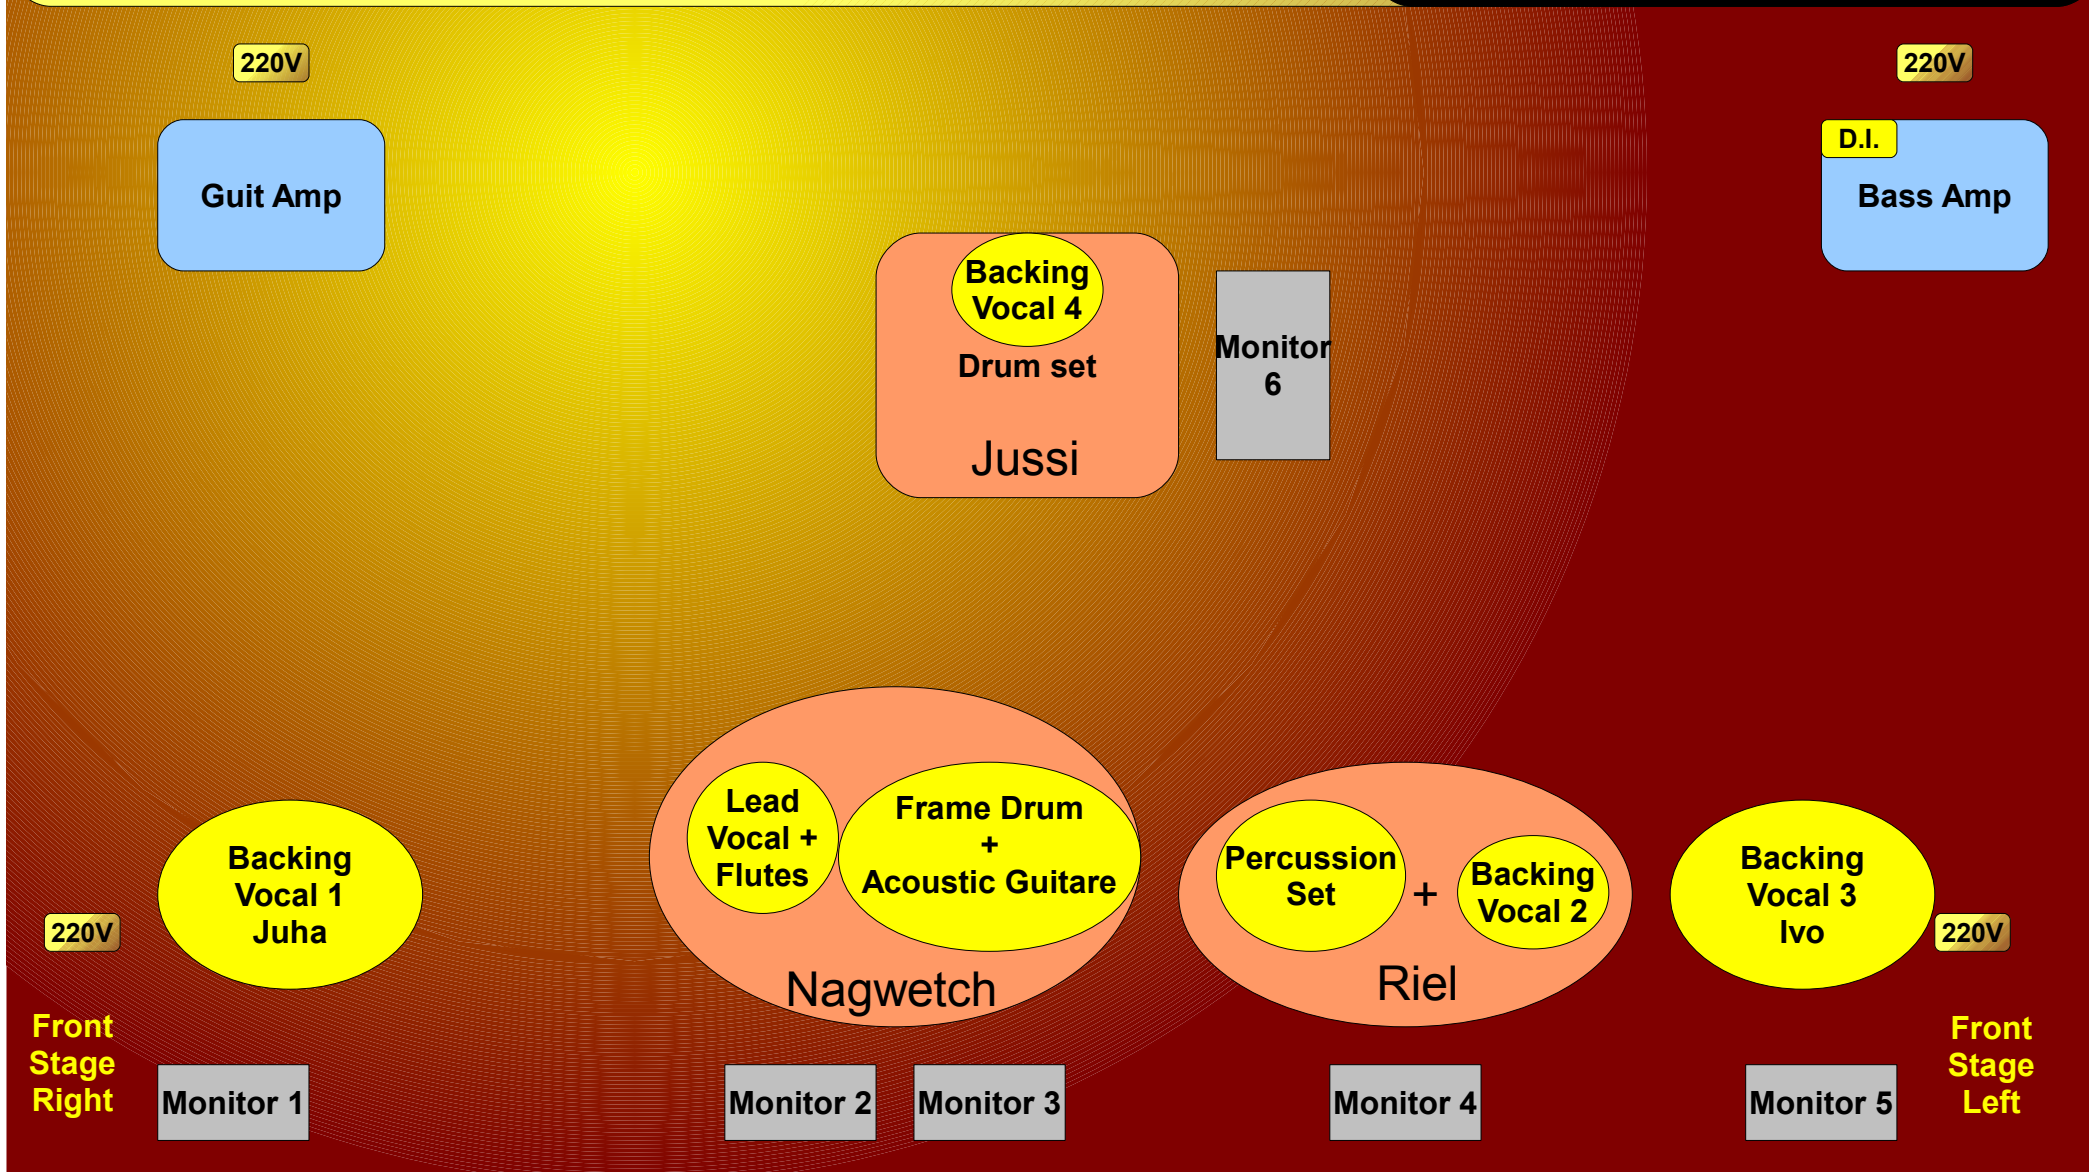

WABANAG (5 musicians)

Technical Rider 1

Stage Map

www.wabanag.com

For further technical information, please contact :
Juha Jukiranta, +358 400 66 22 16
E-mail : jokirantajuha@yahoo.com

WABANAG (5 musicians)

Technical Rider 2

Channel List

www.wabanag.com

For further technical information, please contact :
Juha Jukiranta, +358 400 66 22 16
E-mail : jokirantajuha@yahoo.com

Channels	Instrument	Mic / D.I	Insert	Monitor	Mic. Stand
1	Kick Drum	AKG D112/Shure B52	Gate/Compressor	X	Small Boom
2	Snare	Shure SM 57	Gate/Compressor		Small Boom
3	Rack Tom	Shure B98/Sennh e604	Gate	(X)	
4	Floor Tom	Shure B98/Sennh e604	Gate	(X)	
5	Hi-Hat	Condenser			Small Boom
6	OH	Condenser			Tall Boom
7	OH	Condenser			Tall Boom
8	Bass	Active D.I	Compressor	X	
9	Lead Guitar L	Shure SM 57		X	Small Boom
10	Lead Guitar R	Shure SM 57		X	Small Boom
11	Frame Drum/Acoustic Guit	Condenser		X	Tall Boom
12	Percussion Set L	Condenser		X	Tall Boom
13	Percussion Set R	Condenser		X	Tall Boom
14	Vocals (stage right)	Shure SM 58	Compressor	X	Tall Boom
15	Vocals (lead) and Flute	Shure SM 58	Compressor	X	Tall Boom
16	Vocals (stage center left)	Shure SM 58	Compressor	X	Tall Boom
17	Vocals (stage left)	Shure SM 58	Compressor	X	Tall Boom
18	FX ret REV L				
19	FX ret REV R				
20	FX ret REV 2 L				
21	FX ret REV 2 R				
22	FX ret DLY